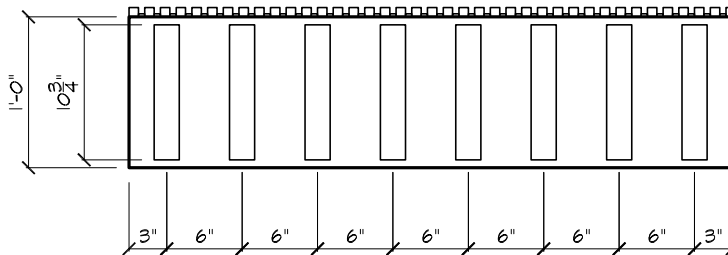

6" STANDARD BLOCK (END VIEW)

6" PLAN OF STANDARD BLOCK

6" SIDE VIEW OF STANDARD BLOCK

Since 1967

Greenblock Worldwide Corporation  
 759 S. Federal Highway, Suite 213  
 Stuart, Florida 34994  
 Phone: 772-223-8045  
 Fax: 772-334-5554  
 Toll Free: 1-800-216-1820

www.Greenblock.com

6" BLOCK

REVISED DATE:	DRAWN BY: AEG CONSULTANTS, INC. (JML)
DATE: JAN. 28, 2009	SCALE: 3/4" = 1'-0"
DETAIL NUMBER:	GB-52

DISCLAIMER NOTICE: SPECIFIC INFORMATION FOR COMPLIANCE WITH LOCAL CODES, CONSTRUCTION PRACTICES AND REQUIREMENTS IS RESPONSIBILITY OF THE DESIGNER REGARDLESS OF DETAILS SHOWN IN DRAWING. GREENBLOCK WORLDWIDE CORPORATION RESERVES THE RIGHT TO CHANGE THE INFORMATION SHOWN WITHOUT NOTICE.