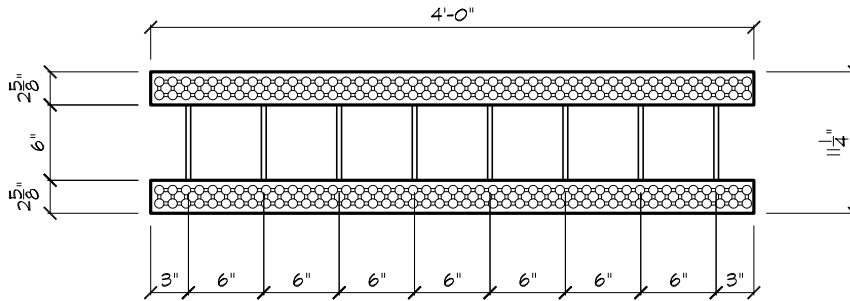

6" STANDARD BLOCK (END VIEW)

6" PLAN OF STANDARD BLOCK

6" SIDE VIEW OF STANDARD BLOCK

Since 1967

Greenblock Worldwide Corporation  
 759 S. Federal Highway, Suite 213  
 Stuart, Florida 34994  
 Phone: 772-223-8045  
 Fax: 772-334-5554  
 Toll Free: 1-800-216-1820

www.Greenblock.com

6" BLOCK

REVISED DATE:	DRAWN BY: AEG CONSULTANTS, INC. (JML)
DATE: JAN. 28, 2009	SCALE: 3/4" = 1'-0"
DETAIL NUMBER:	GB-52

DISCLAIMER NOTICE: SPECIFIC INFORMATION FOR COMPLIANCE WITH LOCAL CODES, CONSTRUCTION PRACTICES AND REQUIREMENTS IS RESPONSIBILITY OF THE DESIGNER REGARDLESS OF DETAILS SHOWN IN DRAWING. GREENBLOCK WORLDWIDE CORPORATION RESERVES THE RIGHT TO CHANGE THE INFORMATION SHOWN WITHOUT NOTICE.