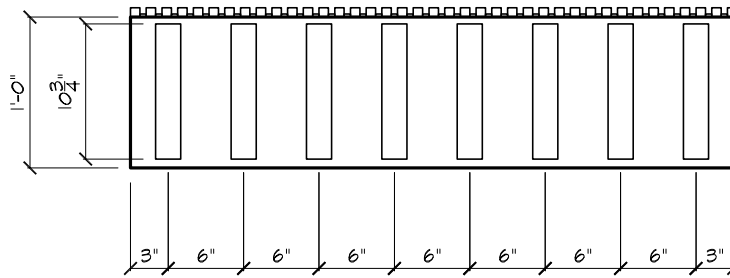

8" STANDARD BLOCK (END VIEW)

8" PLAN OF STANDARD BLOCK

8" SIDE VIEW OF STANDARD BLOCK

Since 1967

Greenblock Worldwide Corporation
 759 S. Federal Highway, Suite 213
 Stuart, Florida 34994
 Phone: 772-223-8045
 Fax: 772-334-5554
 Toll Free: 1-800-216-1820

8" STANDARD BLOCK

REVISED DATE:	DRAWN BY: AEG CONSULTANTS, INC. (JML)
DATE: JAN. 28, 2009	SCALE: 3/4" = 1'-0"
DETAIL NUMBER:	GB-49