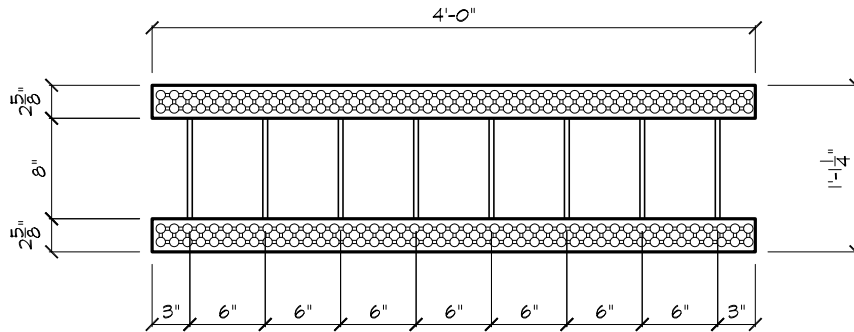

8" STANDARD BLOCK (END VIEW)

8" PLAN OF STANDARD BLOCK

8" SIDE VIEW OF STANDARD BLOCK

Since 1967

Greenblock Worldwide Corporation
 759 S. Federal Highway, Suite 213
 Stuart, Florida 34994
 Phone: 772-223-8045
 Fax: 772-334-5554
 Toll Free: 1-800-216-1820

8" STANDARD BLOCK

REVISED DATE:	DRAWN BY: AEG CONSULTANTS, INC. (JML)
DATE: JAN. 28, 2009	SCALE: 3/4" = 1'-0"
DETAIL NUMBER:	GB-49