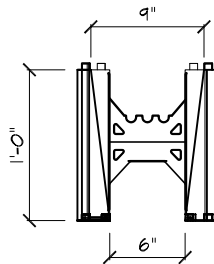

6" STANDARD TAPER TOP