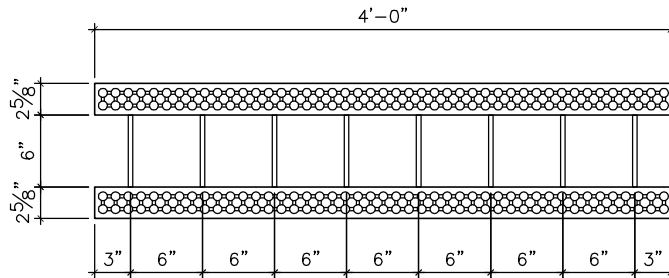

6" GBLOX (PLAN VIEW)