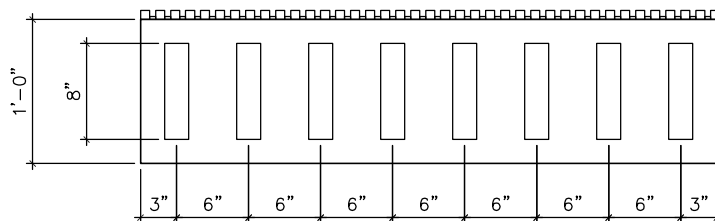

6" GBLOX (SIDE VIEW)

Since 1967
GREENBLOCK®
Insulated Concrete Forms

Greenblock Worldwide Corporation
759 S. Federal Highway, Suite 213
Stuart, Florida 34994
Phone: 772-223-8045
Fax: 772-334-5554
Toll Free: 1-800-216-1820
www.Greenblock.com

6" GBLOX

REVISED DATE:	DRAWN BY: CAI
DATE: SEP 22, 2009	SCALE: 3/4" = 1'-0"
DETAIL NUMBER	GB-131