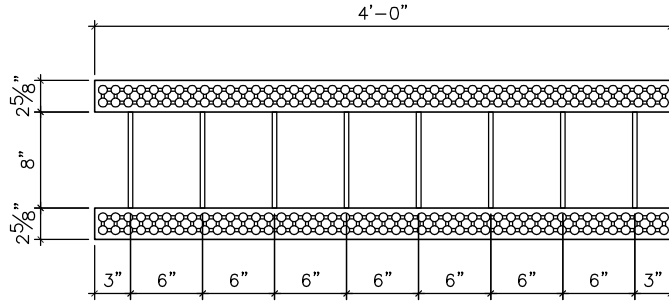

8" GBLOX (PLAN VIEW)