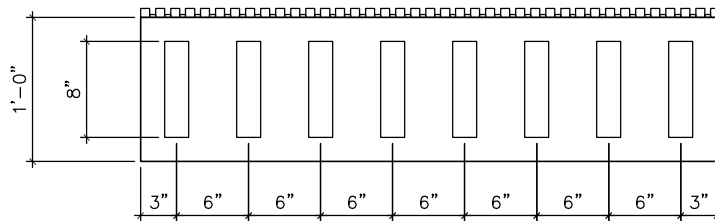

8" GBLOX (SIDE VIEW)

Since 1967
GREENBLOCK®
Insulated Concrete Forms

Greenblock Worldwide Corporation
759 S. Federal Highway, Suite 213
Stuart, Florida 34994
Phone: 772-223-8045
Fax: 772-334-5554
Toll Free: 1-800-216-1820
www.Greenblock.com

8" GBLOX

REVISED DATE:	DRAWN BY: CAI
DATE: SEP 22, 2009	SCALE: 3/4" = 1'-0"
DETAIL NUMBER	GB-132