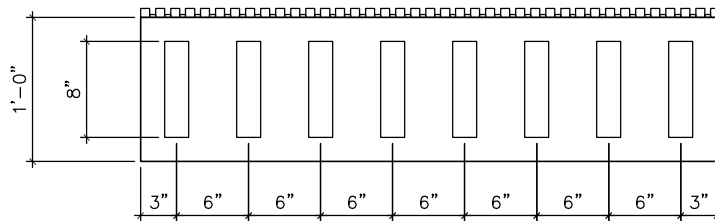

10" GBLOX (SIDE VIEW)

Since 1967
GREENBLOCK®
Insulated Concrete Forms

Greenblock Worldwide Corporation
759 S. Federal Highway, Suite 213
Stuart, Florida 34994
Phone: 772-223-8045
Fax: 772-334-5554
Toll Free: 1-800-216-1820
www.Greenblock.com

10" GBLOX

REVISED DATE:	DRAWN BY: CAI
DATE: SEP 22, 2009	SCALE: 3/4" = 1'-0"
DETAIL NUMBER	GB-133