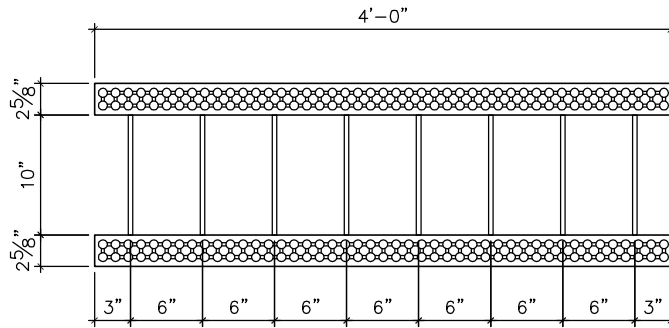

10" GBLOX (PLAN VIEW)