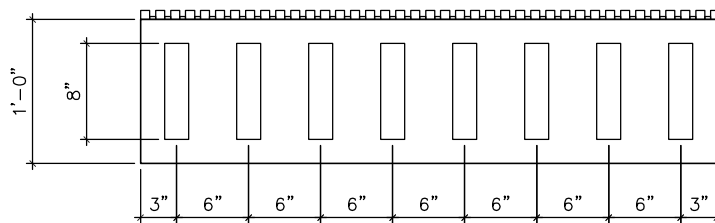

12" GBLOX (SIDE VIEW)

Since 1967
GREENBLOCK®
Insulated Concrete Forms

Greenblock Worldwide Corporation
759 S. Federal Highway, Suite 213
Stuart, Florida 34994
Phone: 772-223-8045
Fax: 772-334-5554
Toll Free: 1-800-216-1820
www.Greenblock.com

12" GBLOX

REVISED DATE:	DRAWN BY: CAI
DATE: SEP 20, 2009	SCALE: 3/4" = 1'-0"
DETAIL NUMBER	GB-134