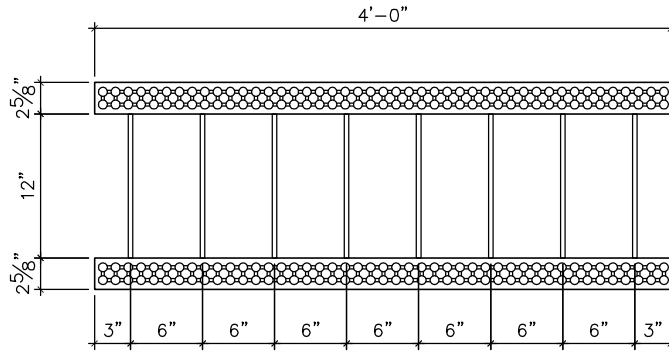

12" GBLOX (PLAN VIEW)